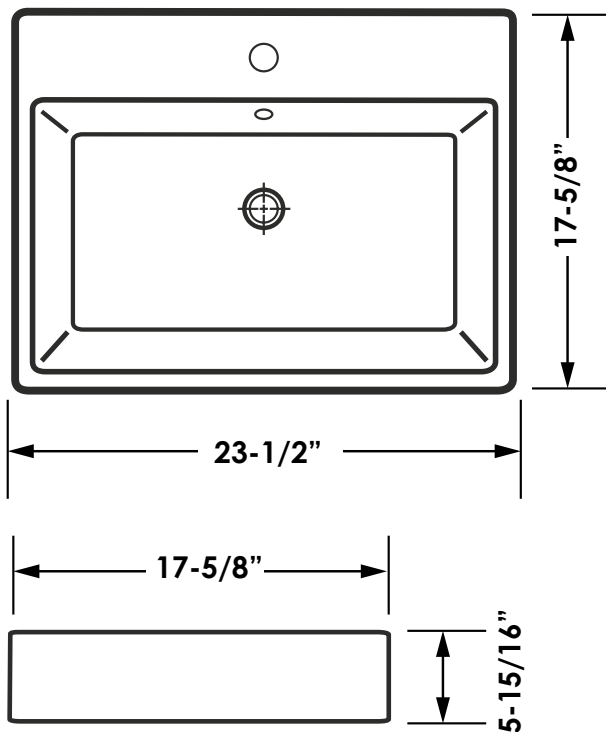

US-2317VW

WALLMOUNT LAVATORY SINK

Style:

- Wall mounted
- Bathroom Sink
- Single Bowl

Size:

- Overall: 23.5" x 17.625" x 5.9375"

Features:

- Single Faucet Installation
- Overflow